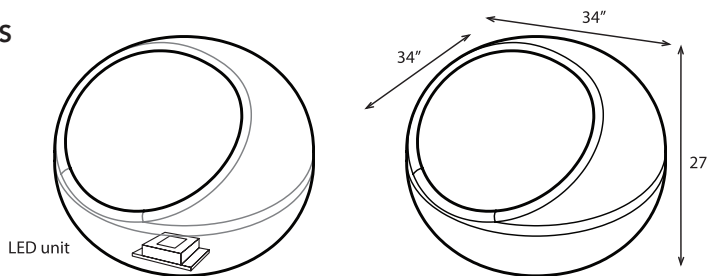

DIMENSIONS

Call 800.343.3024 for information and ordering.
Or email kul@kuldesigns.com

kuldesigns.com
modern + illuminating
furniture, lighting &
planters