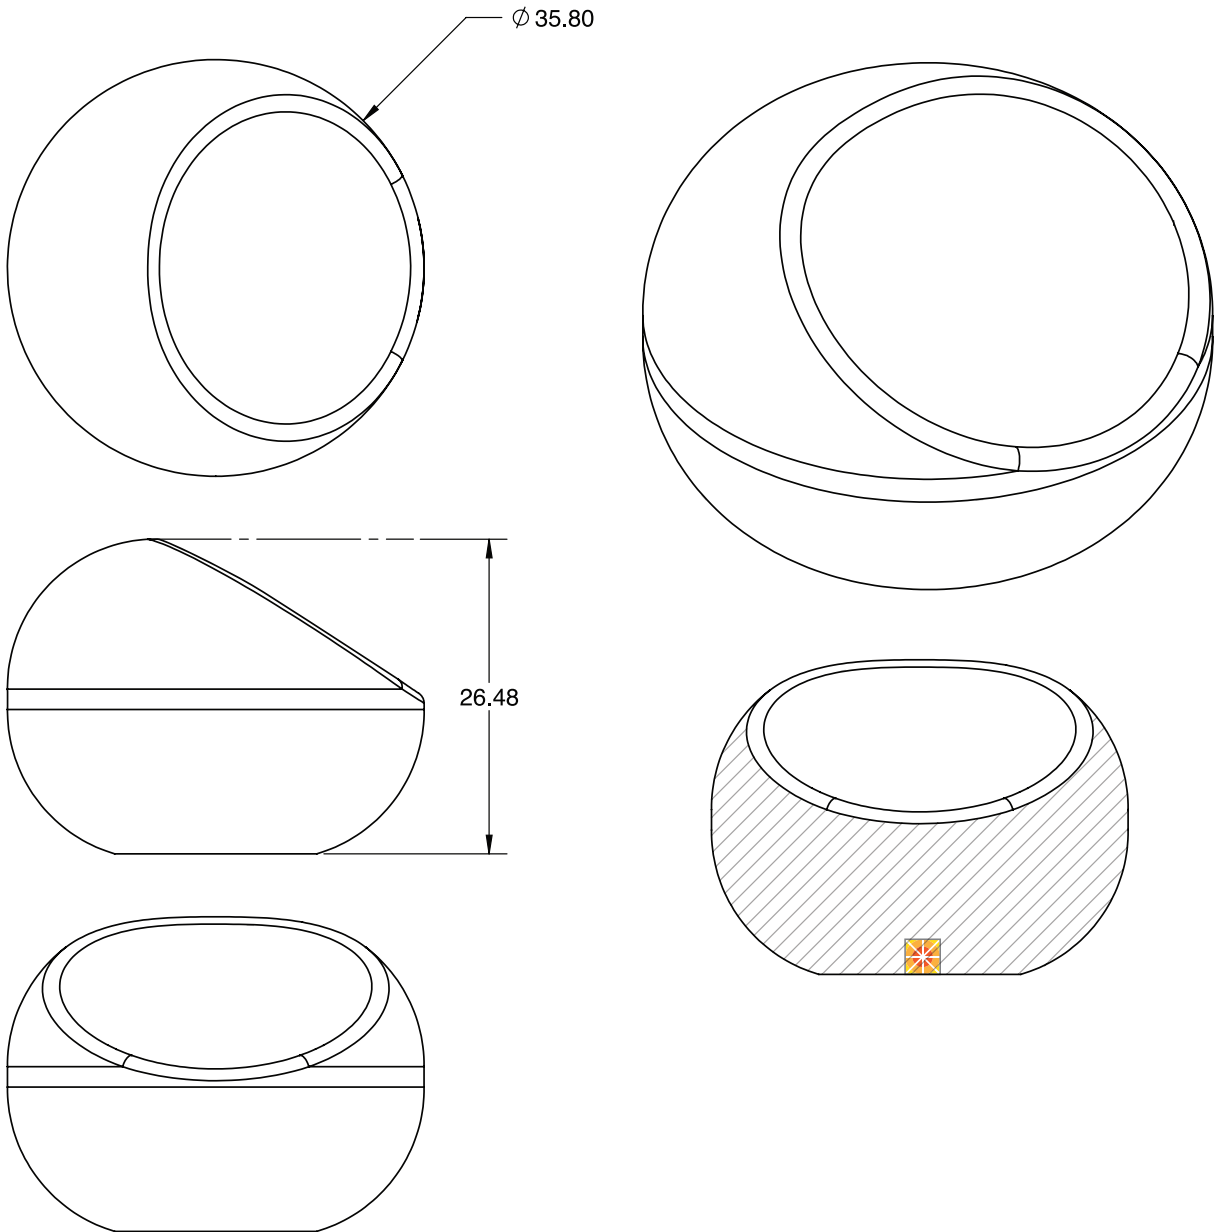

Rotoluxe™ MUUN CHAIR

designed by Hanz Lammersdorf

Order at kuldesigns.com

Weight: 24 lbs.

Indicates location of light unit if applicable.

All measurement increments are in inches.

Call 800.343.3024 for information and ordering.
Or email kul@kuldesigns.com