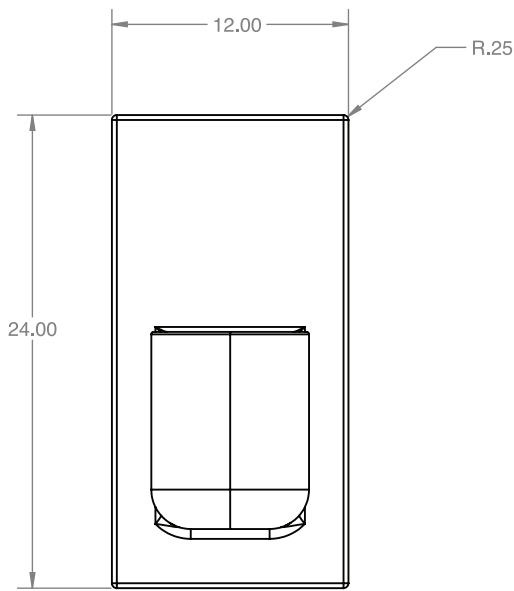

# BALLAVAZ™ JUAN

designed by Hanz Lammersdorf

Order at [kuldesigns.com](http://kuldesigns.com)

Weight: 6 lbs.

Indicates location of light unit if applicable.

All measurement increments are in inches.

Indicates location of drain unit if applicable.