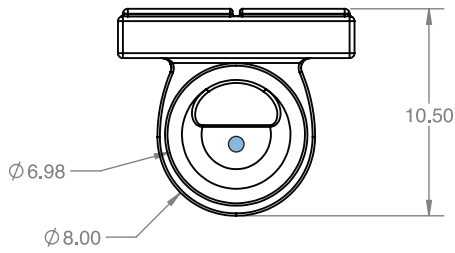

# BALLAVAZ™ JUAN

designed by Hanz Lammersdorf

Order at [kuldesigns.com](http://kuldesigns.com)

Weight: 6 lbs.

Indicates location of light unit if applicable.

All measurement increments are in inches.

Indicates location of drain unit if applicable.