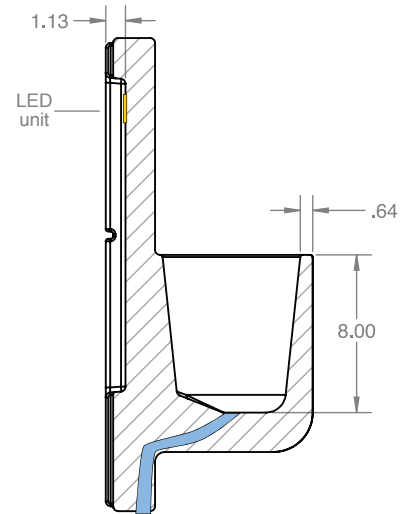

# BALLAVAZ™ JUAN

designed by Hanz Lammersdorf

Order at [kuldesigns.com](http://kuldesigns.com)

Weight: 6 lbs.

Indicates location of light unit if applicable.

All measurement increments are in inches.

Indicates location of drain unit if applicable.