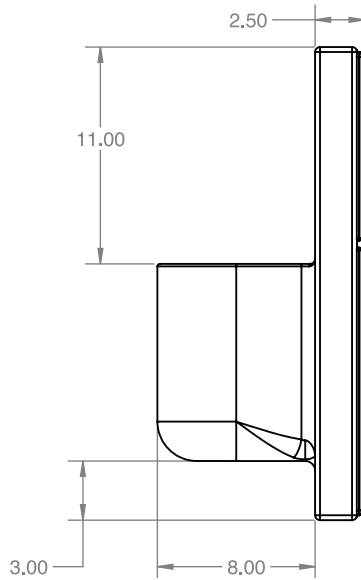

# BALLAVAZ™ JUAN

designed by Hanz Lammersdorf

Order at [kuldesigns.com](http://kuldesigns.com)

Weight: 6 lbs.

Indicates location of light unit if applicable.

All measurement increments are in inches.

Indicates location of drain unit if applicable.