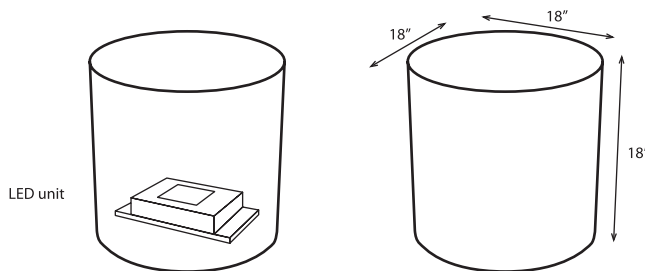

DIMENSIONS

OTHER

- See non-illuminated Rotoluxe TAVO
- See Modenvaz TAVO planter

Call 800.343.3024 for information and ordering.
Or email kul@kuldesigns.com

kuldesigns.com
modern + illuminating
furniture, lighting &
planters