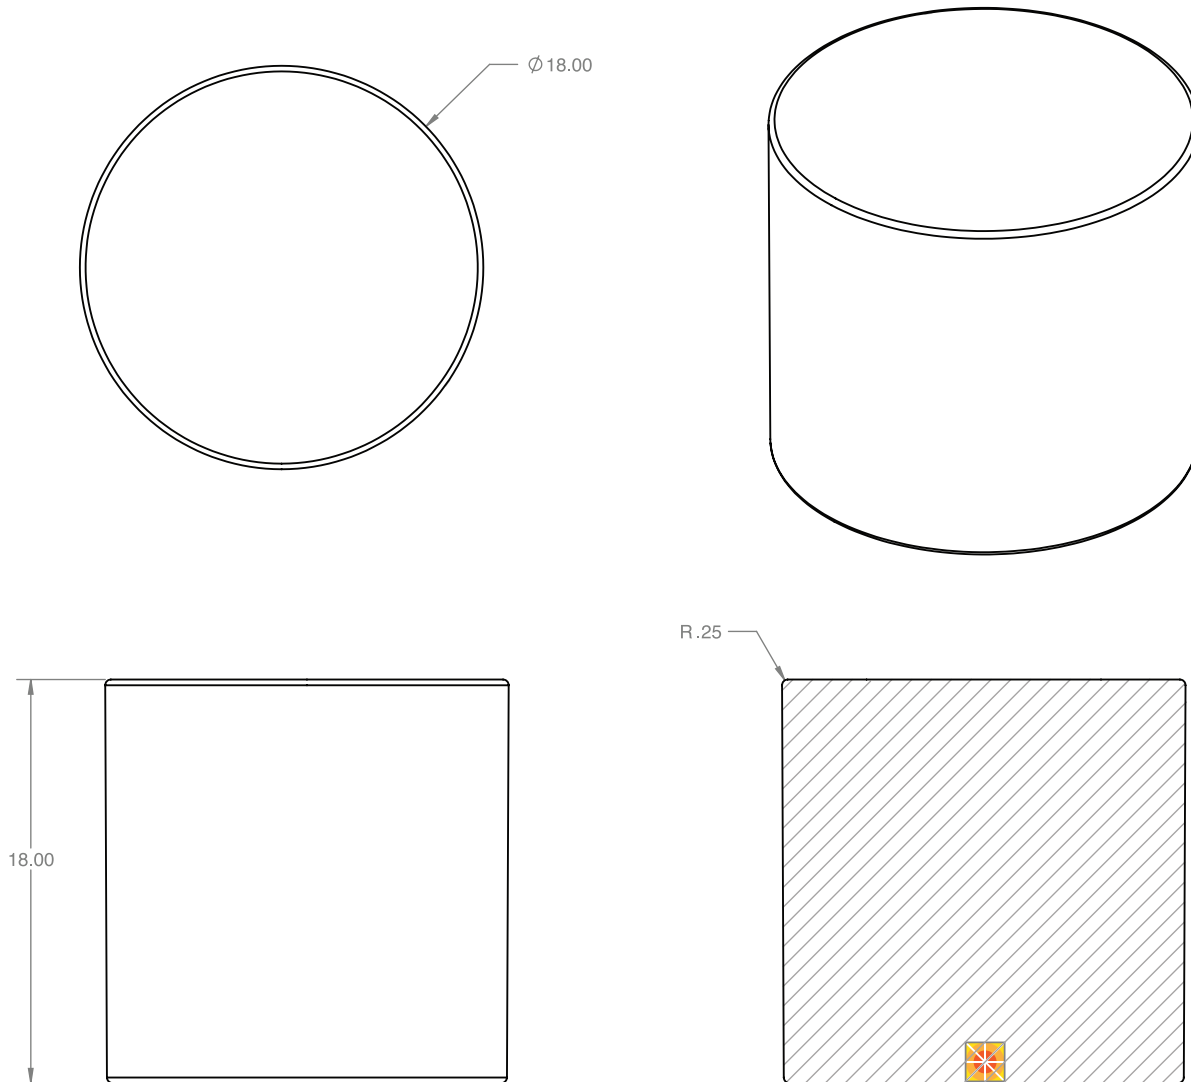

SOULUXE™ TAVO
designed by Hanz Lammersdorf

Order at kuldesigns.com

Weight: 10 lbs.

Indicates location of light unit.

All measurement increments are in inches.

Call 800.343.3024 for information and ordering.
Or email kul@kuldesigns.com