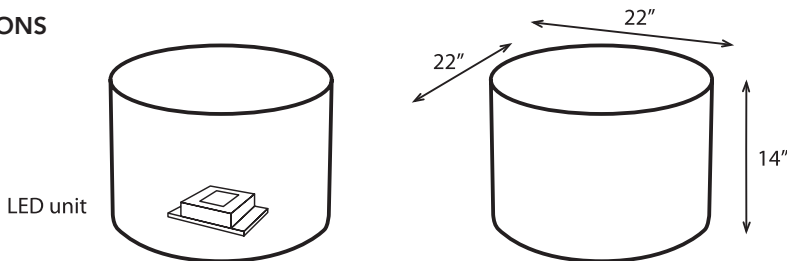

DIMENSIONS

OTHER

- See non-illuminated Rotoluxe KORTO
- See Modenvaz KORTO planter

Call 800.343.3024 for information and ordering.
Or email kul@kuldesigns.com

kuldesigns.com
modern + illuminating
furniture, lighting &
planters