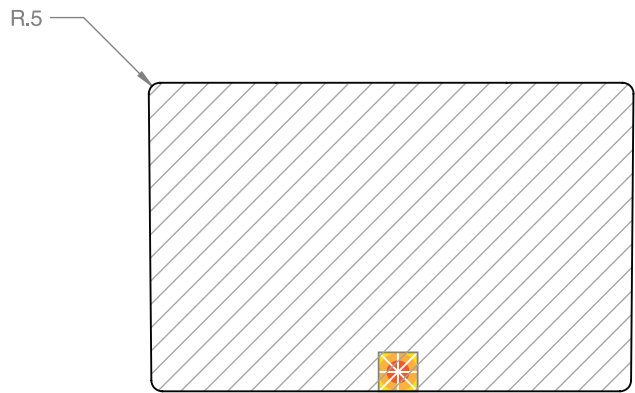

SOULUXE™ KORTO

designed by Hanz Lammersdorf

Order at kuldesigns.com

Weight: 15 lbs.

Indicates location of light unit.

All measurement increments are in inches.

Call 800.343.3024 for information and ordering.
Or email kul@kuldesigns.com