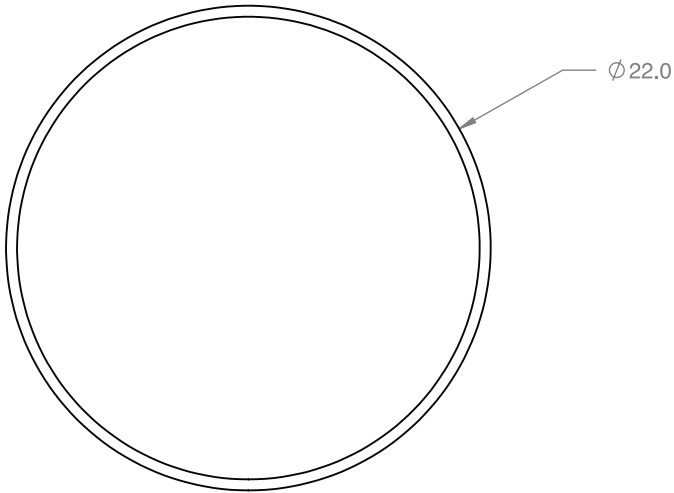

SOULUXE™ KORTO

designed by Hanz Lammersdorf

Order at kuldesigns.com

Weight: 15 lbs.

Indicates location of light unit.

All measurement increments are in inches.

Call 800.343.3024 for information and ordering.
Or email kul@kuldesigns.com