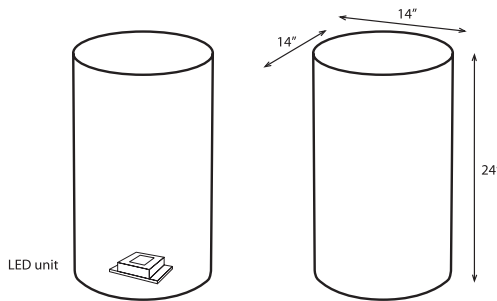

# SOULUXE™ KEINO

Order at [kuldesigns.com](http://kuldesigns.com)

**Souluxe KEINO** is a handy stool, small table, or platform. With a 14-inch diameter, it perfectly fits a plant, posterior or a yummy pastry tray. Pair it with our taller ALTO model, to craft a visually captivating array of plants or decor. In 9 natural and vibrant colors.

## SPECIFICATIONS

line . . . . .Souluxe  
 model . . . . .KEINO  
 lighting . . . . .Energy-efficient LED, with optional Solar or RGB unit  
 dimensions . . . . .14" width, 24" height, 14" depth  
 materials . . . . .Recycled polyethylene (recycled content varies by color).  
 assembly . . . . .Open the box and enjoy.

## DIMENSIONS