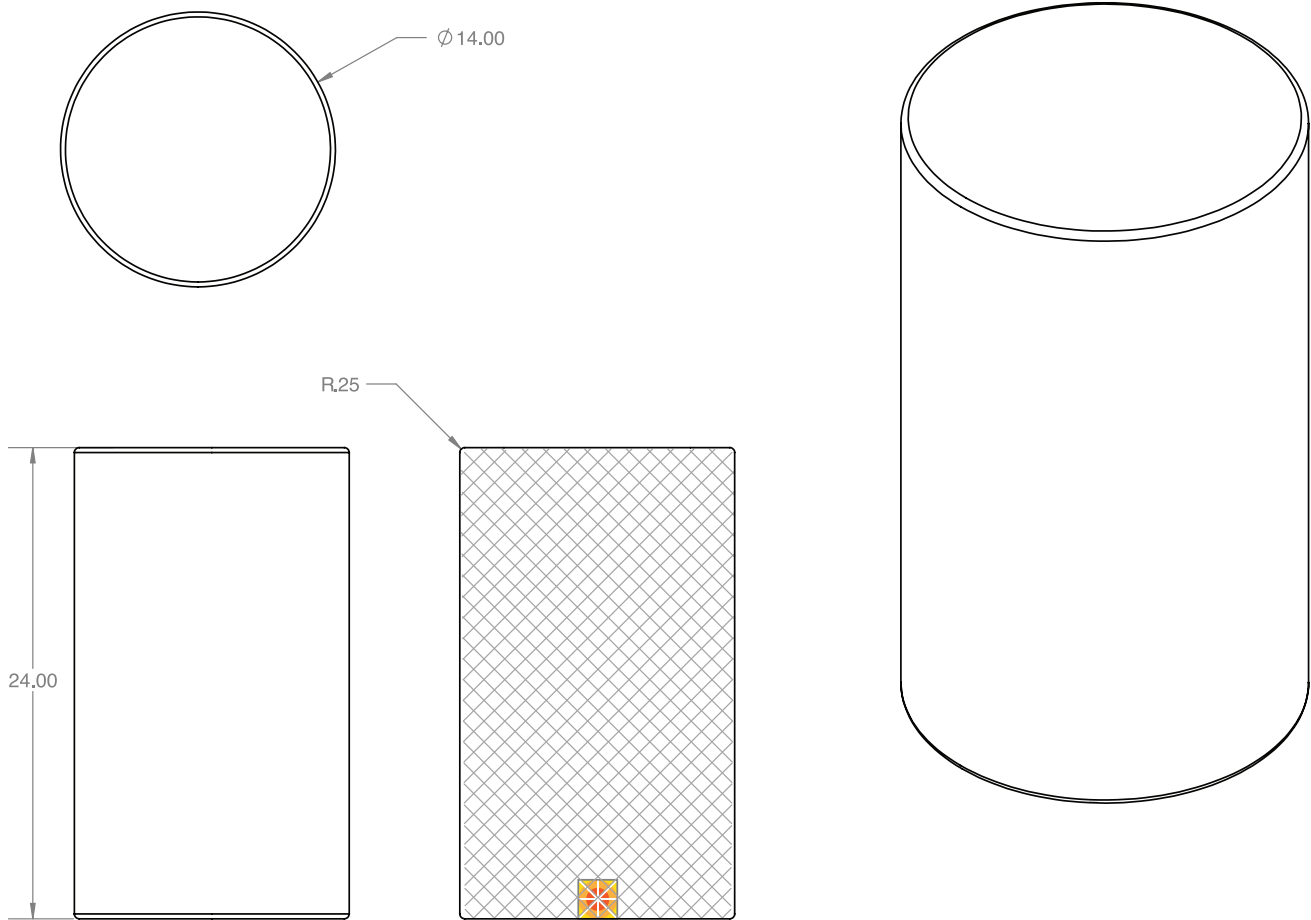

SOULUXE™ KEINO
designed by Hanz Lammersdorf

Order at kuldesigns.com

Weight: 11 lbs.

Indicates location of light unit.

All measurement increments are in inches.

Call 800.343.3024 for information and ordering.
Or email kul@kuldesigns.com