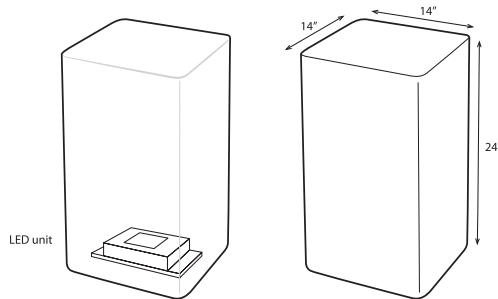

DIMENSIONS

OTHER

- See non-illuminated Rotoluxe CHUMBO
- See Modenvaz CHUMBO planter

Call 800.343.3024 for information and ordering.
Or email kul@kuldesigns.com

kuldesigns.com
modern + illuminating
furniture, lighting &
planters