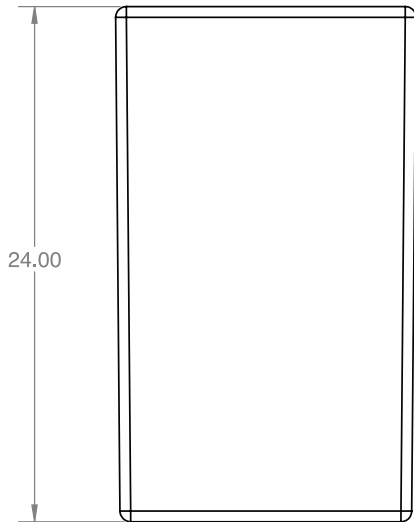

# SOULUXE™ CHUMBO

designed by Hanz Lammersdorf

Order at [kuldesigns.com](http://kuldesigns.com)

Weight: 11 lbs.

Indicates location of light unit.

All measurement increments are in inches.

Call 800.343.3024 for information and ordering.  
Or email [kul@kuldesigns.com](mailto:kul@kuldesigns.com)