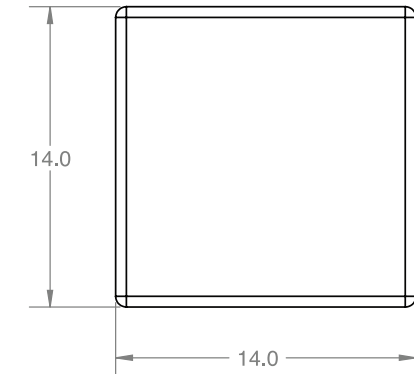

# SOULUXE™ CHUMBO

designed by Hanz Lammersdorf

Order at [kuldesigns.com](http://kuldesigns.com)

Weight: 11 lbs.

Indicates location of light unit.

All measurement increments are in inches.

Call 800.343.3024 for information and ordering.  
Or email [kul@kuldesigns.com](mailto:kul@kuldesigns.com)