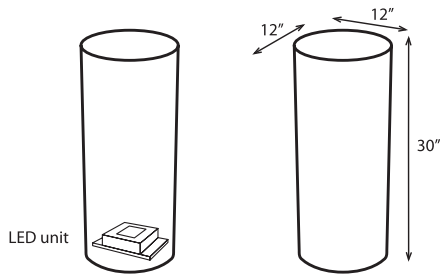

DIMENSIONS

OTHER

- See non-illuminated Rotoluxe ALTO
- See Modenvaz ALTO planter

Call 800.343.3024 for information and ordering.
Or email kul@kuldesigns.com

kuldesigns.com
modern + illuminating
furniture, lighting &
planters