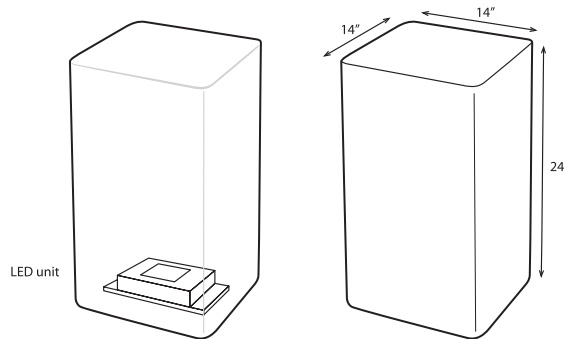

DIMENSIONS

Call 800.343.3024 for information and ordering.
Or email kul@kuldesigns.com

kuldesigns.com
modern + illuminating
furniture, lighting &
planters