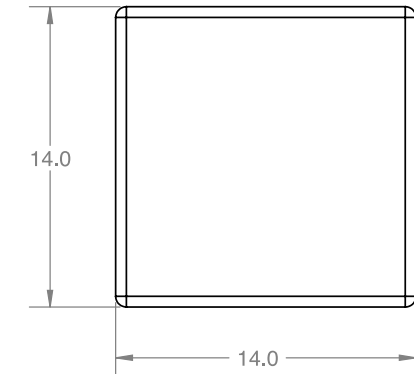

Rotoluxe™ CHUMBO

designed by Hanz Lammersdorf

Order at kuldesigns.com

Weight: 11 lbs.

All measurement increments are in inches.

Indicates location of light unit if applicable.

Call 800.343.3024 for information and ordering.
Or email kul@kuldesigns.com