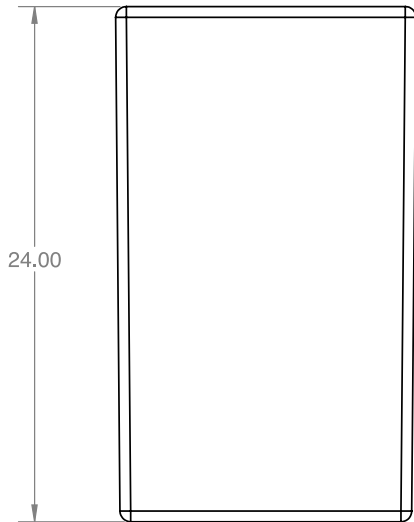

Rotoluxe™ CHUMBO

designed by Hanz Lammersdorf

Order at kuldesigns.com

Weight: 11 lbs.

All measurement increments are in inches.

Indicates location of light unit if applicable.

Call 800.343.3024 for information and ordering.
Or email kul@kuldesigns.com