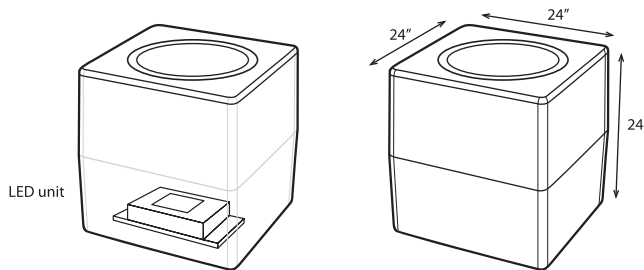

DIMENSIONS

DOWNLOAD

- How to plant, in our simple Assembly instructions, right from the KuL website.

Call 800.343.3024 for information and ordering.
Or email kul@kuldesigns.com

kuldesigns.com
modern + illuminating
furniture, lighting &
planters