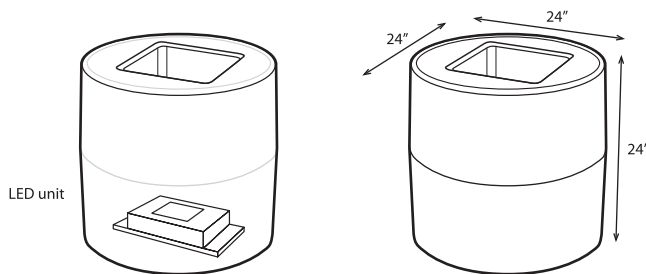

DIMENSIONS

DOWNLOAD

- How to plant, in our simple Assembly instructions, right from the KuL website.

Call 800.343.3024 for information and ordering.
Or email kul@kuldesigns.com

kuldesigns.com
modern + illuminating
furniture, lighting &
planters