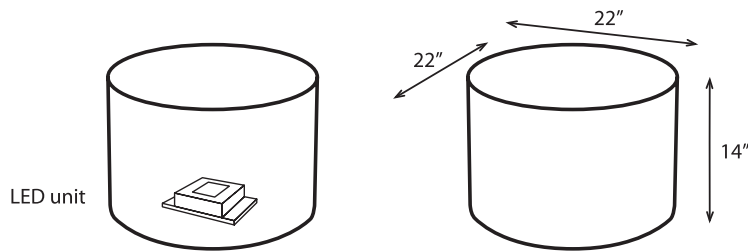

DIMENSIONS

Call 800.343.3024 for information and ordering.
Or email kul@kuldesigns.com

kuldesigns.com
modern + illuminating
furniture, lighting &
planters