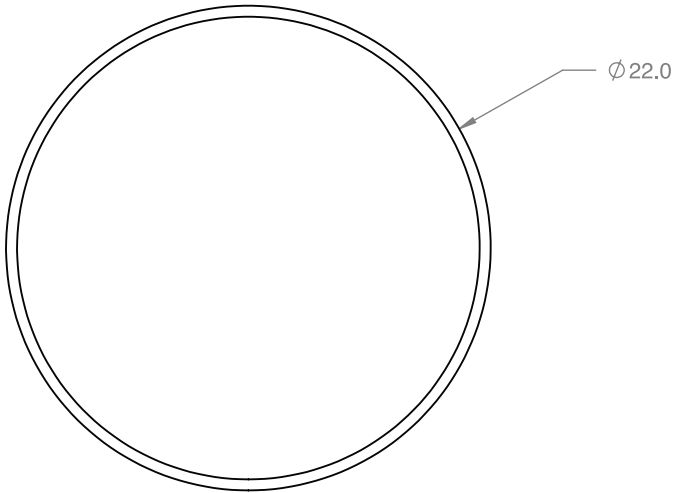

Rotoluxe™ KORTO

designed by Hanz Lammersdorf

Order at kuldesigns.com

Weight: 15 lbs.

All measurement increments are in inches.

Indicates location of light unit if applicable.

Call 800.343.3024 for information and ordering.
Or email kul@kuldesigns.com