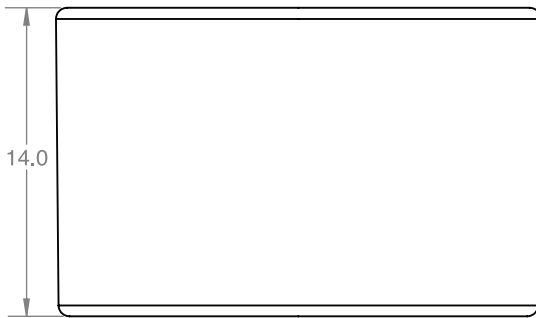

Rotoluxe™ KORTO

designed by Hanz Lammersdorf

Order at kuldesigns.com

Weight: 15 lbs.

All measurement increments are in inches.

Indicates location of light unit if applicable.

Call 800.343.3024 for information and ordering.
Or email kul@kuldesigns.com