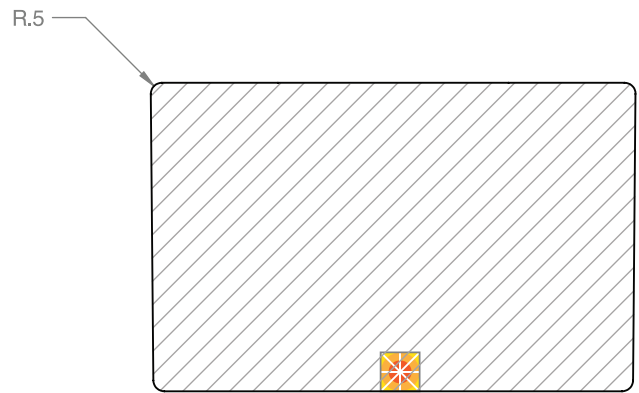

Rotoluxe™ KORTO

designed by Hanz Lammersdorf

Order at kuldesigns.com

Weight: 15 lbs.

All measurement increments are in inches.

Indicates location of light unit if applicable.

Call 800.343.3024 for information and ordering.
Or email kul@kuldesigns.com