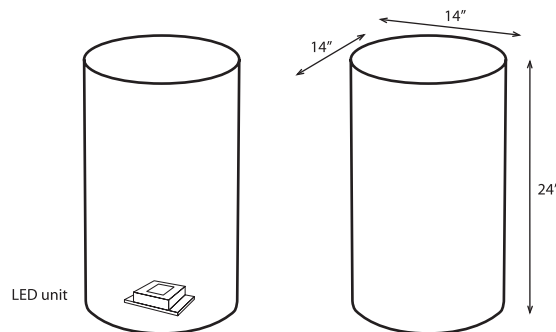

DIMENSIONS

Call 800.343.3024 for information and ordering.
Or email kul@kuldesigns.com

kuldesigns.com
modern + illuminating
furniture, lighting &
planters