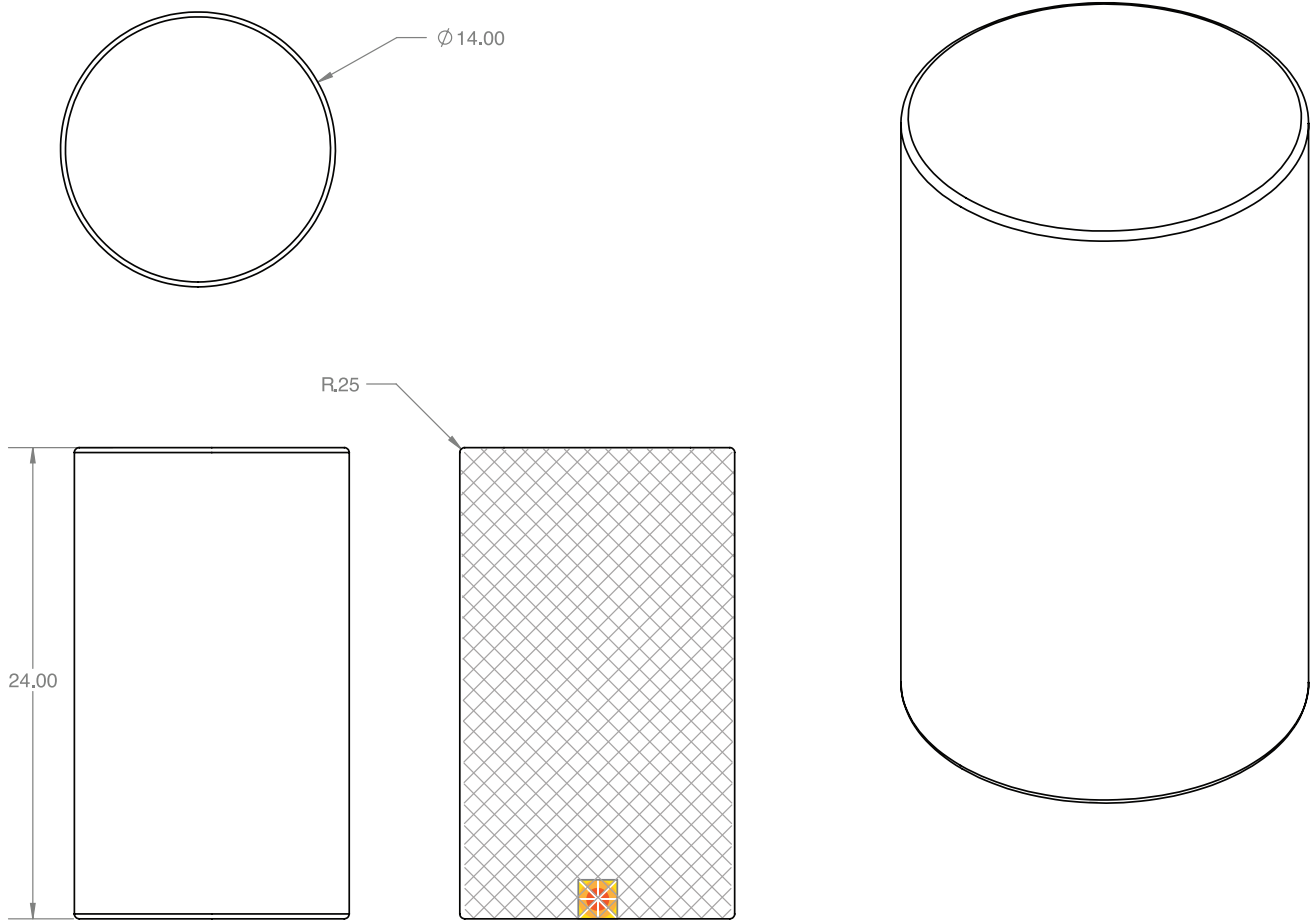

Rotoluxe™ KEINO

designed by Hanz Lammersdorf

Order at kuldesigns.com

Weight: 11 lbs.

All measurement increments are in inches.

Indicates location of light unit if applicable.

Call 800.343.3024 for information and ordering.
Or email kul@kuldesigns.com