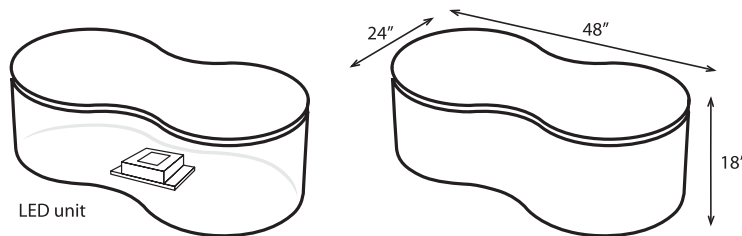

DIMENSIONS

Call 800.343.3024 for information and ordering.
Or email kul@kuldesigns.com

kuldesigns.com
modern + illuminating
furniture, lighting &
planters