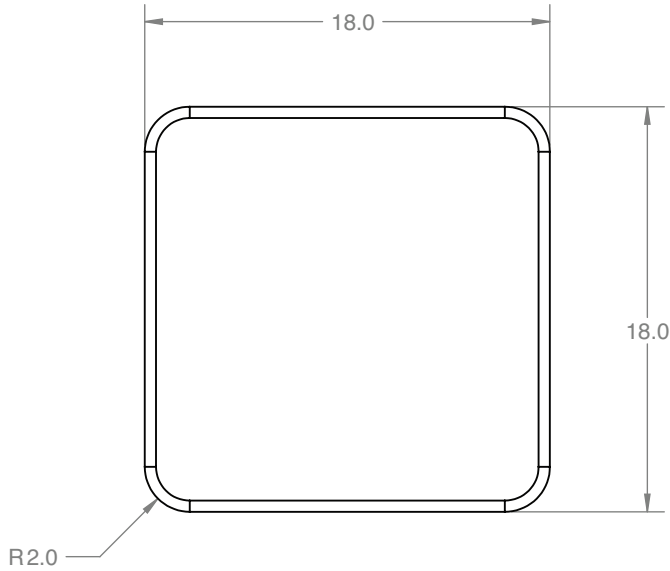

SOULUXE™ KVAD

designed by Hanz Lammersdorf

Order at kuldesigns.com

Weight: 12 lbs.

Indicates location of light unit.

All measurement increments are in inches.

Call 800.343.3024 for information and ordering.
Or email kul@kuldesigns.com