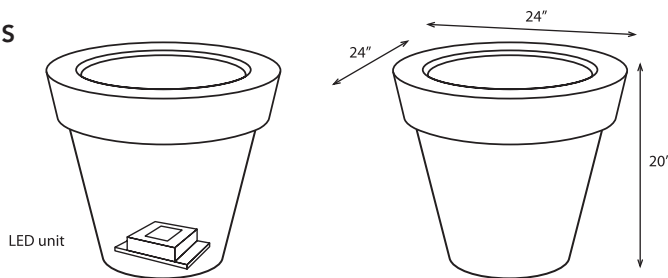

DIMENSIONS

Call 800.343.3024 for information and ordering.
Or email kul@kuldesigns.com

kuldesigns.com
modern + illuminating
furniture, lighting &
planters