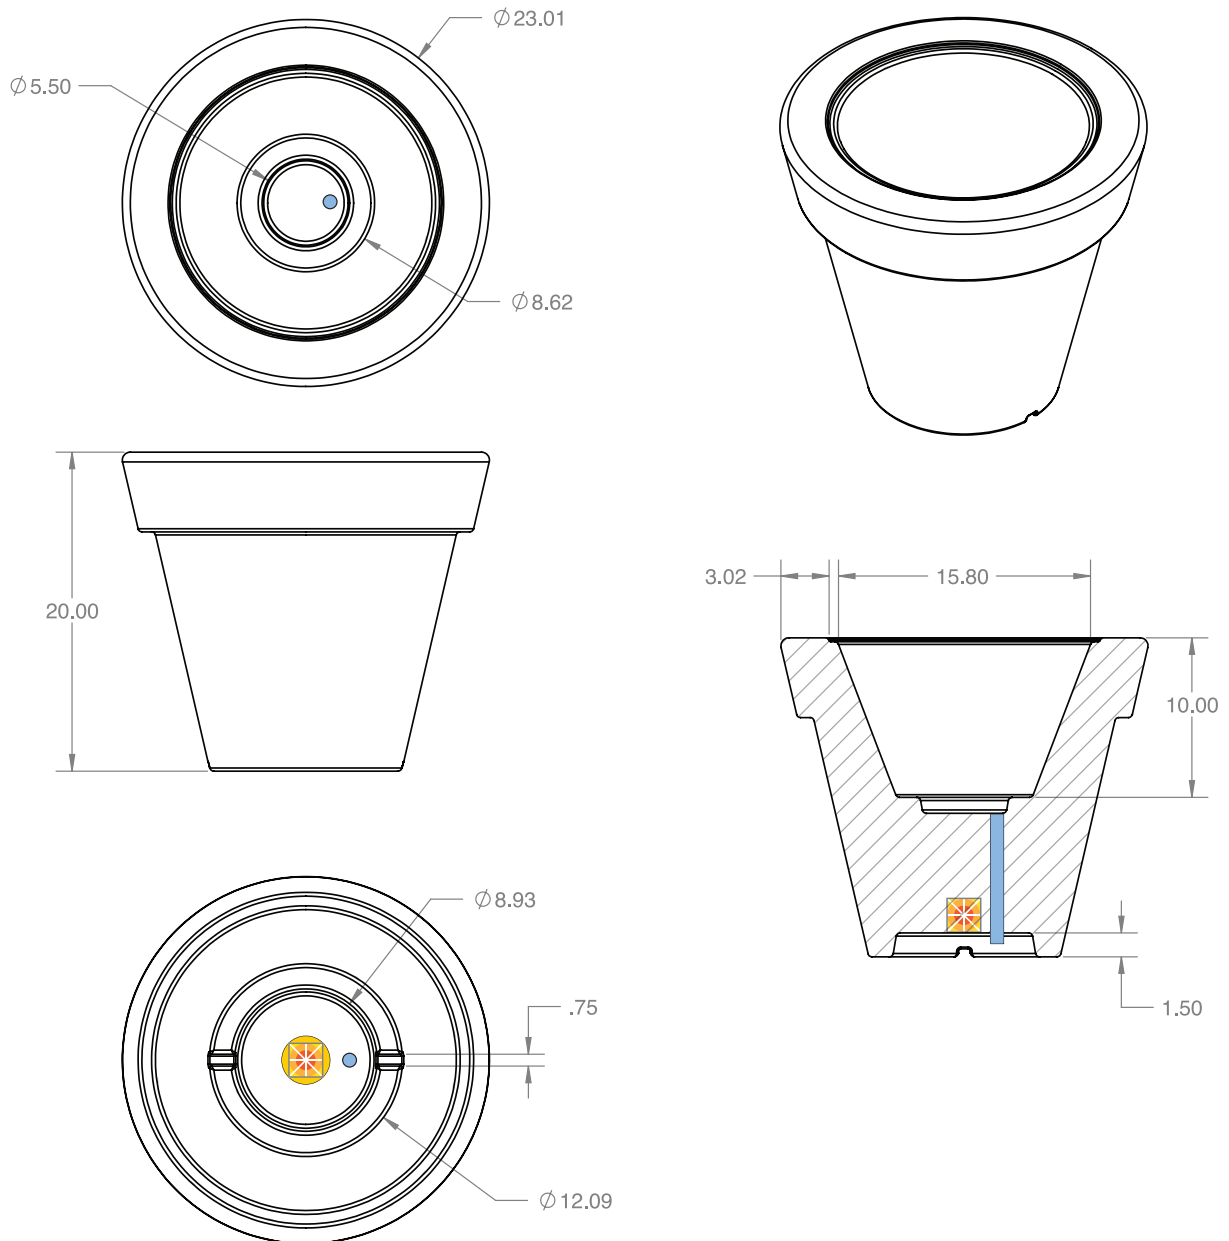

MODENVAZ™ MAGNUM

designed by Hanz Lammersdorf

Order at kuldesigns.com

Weight: 12 lbs.

Indicates location of light unit if applicable.

All measurement increments are in inches.

Indicates location of drain unit if applicable.