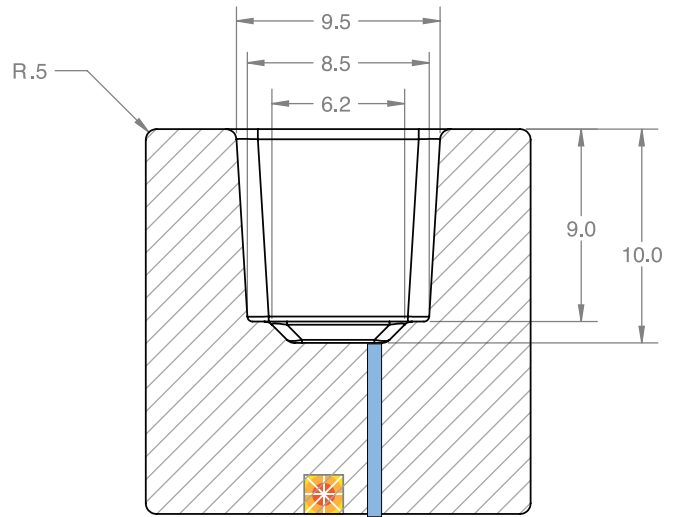

# MODENVAZ™ KVAD

designed by Hanz Lammersdorf

Order at [kuldesigns.com](http://kuldesigns.com)

Weight: 14 lbs.

Indicates location of light unit if applicable.

All measurement increments are in inches.

Indicates location of drain unit if applicable.