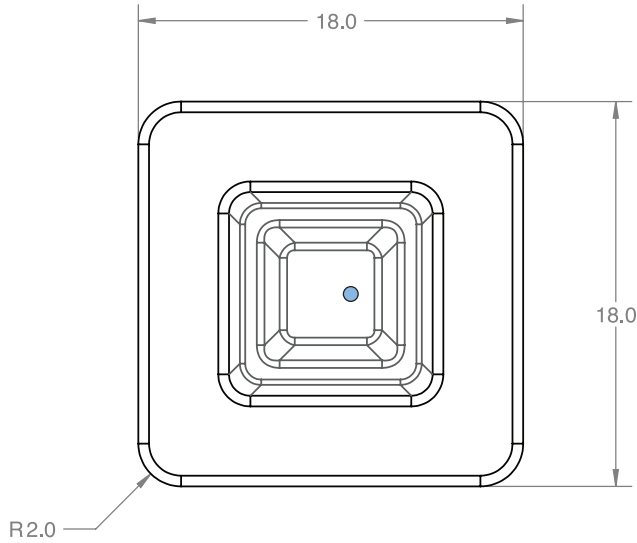

# MODENVAZ™ KVAD

designed by Hanz Lammersdorf

Order at [kuldesigns.com](http://kuldesigns.com)

Weight: 14 lbs.

Indicates location of light unit if applicable.

All measurement increments are in inches.

Indicates location of drain unit if applicable.