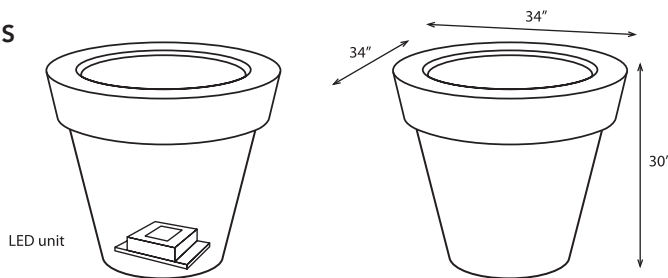

DIMENSIONS

Call 800.343.3024 for information and ordering.
Or email kul@kuldesigns.com

kuldesigns.com
modern + illuminating
furniture, lighting &
planters