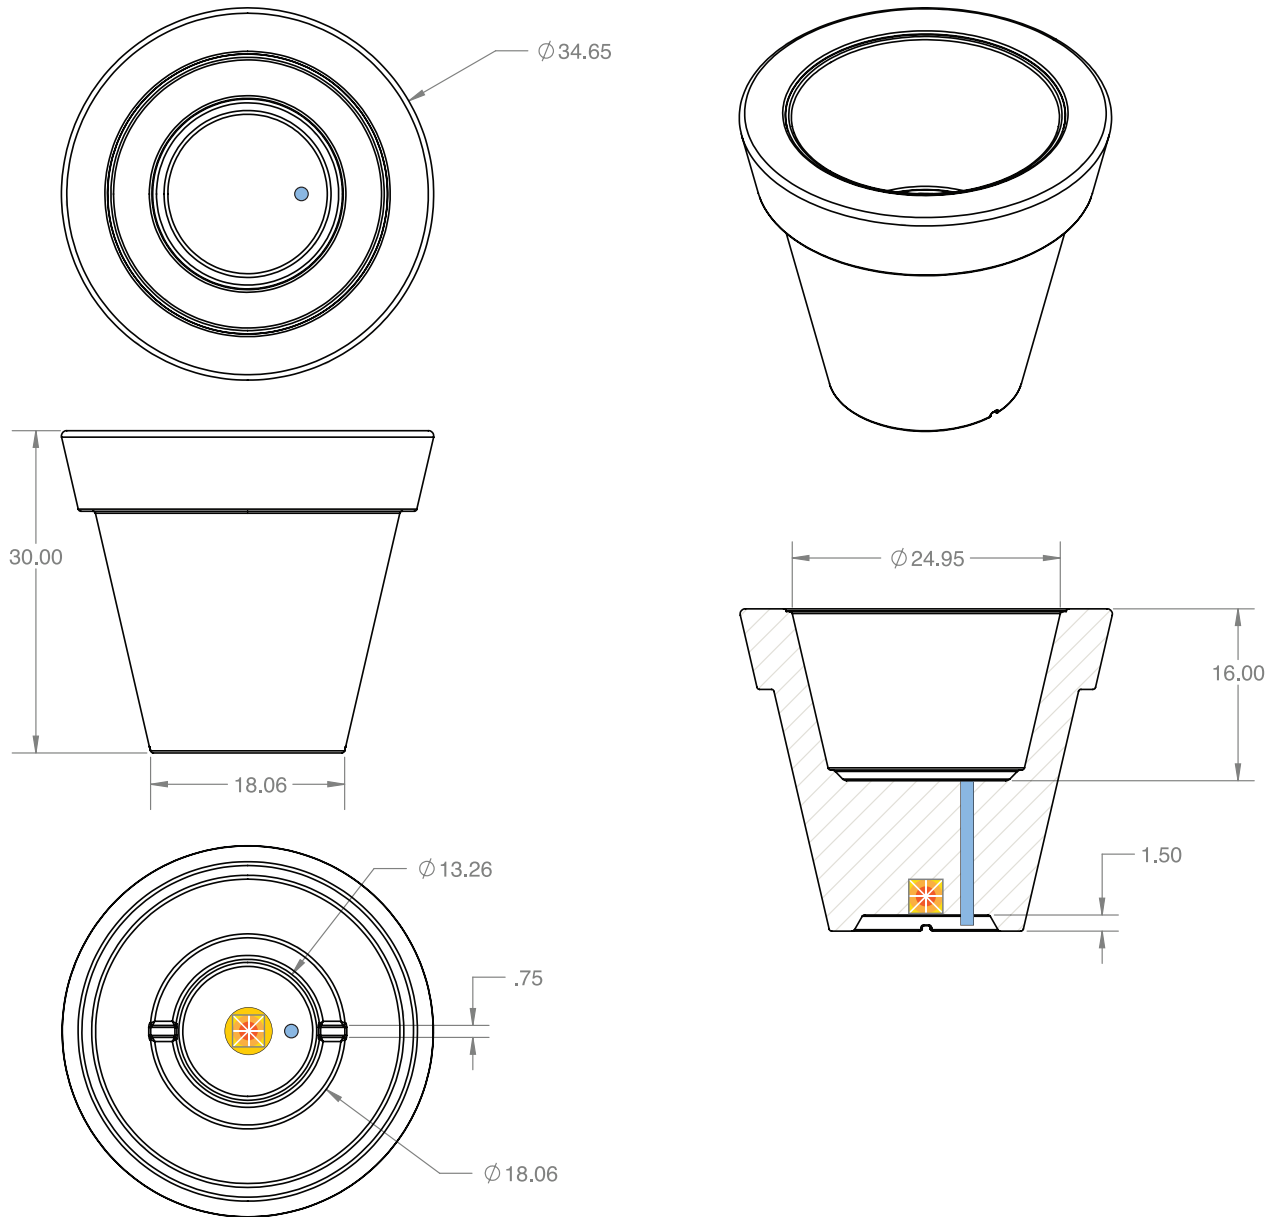

MODENVAZ™ JEROBOAM

designed by Hanz Lammersdorf

Order at kuldesigns.com

Weight: 35 lbs.

Indicates location of light unit if applicable.

All measurement increments are in inches.

Indicates location of drain unit if applicable.