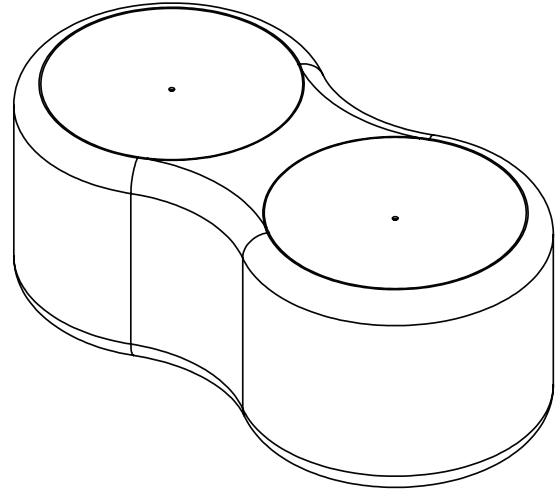

Rotoluxe™ INFINITY BENCH II

designed by Hanz Lammersdorf

Order at kuldesigns.com

Weight: 27 lbs.

Indicates location of light unit if applicable.

All measurement increments are in inches.

Call 800.343.3024 for information and ordering.
Or email kul@kuldesigns.com