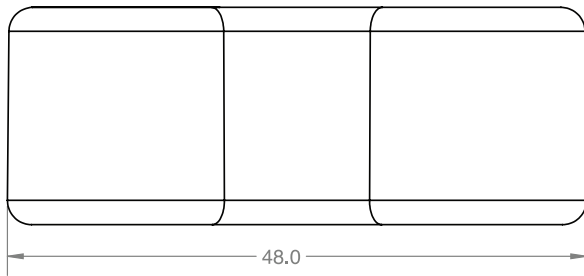

Rotoluxe™ INFINITY BENCH II

designed by Hanz Lammersdorf

Order at kuldesigns.com

Weight: 27 lbs.

Indicates location of light unit if applicable.

All measurement increments are in inches.

Call 800.343.3024 for information and ordering.
Or email kul@kuldesigns.com