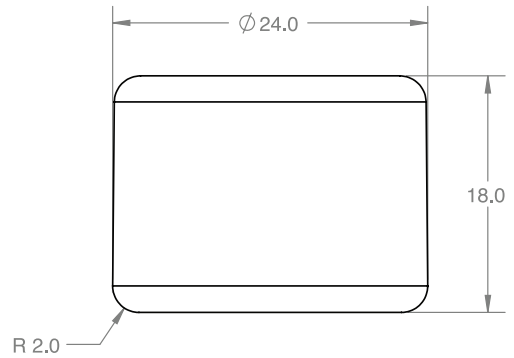

Rotoluxe™ INFINITY BENCH II

designed by Hanz Lammersdorf

Order at kuldesigns.com

Weight: 27 lbs.

Indicates location of light unit if applicable.

All measurement increments are in inches.

Call 800.343.3024 for information and ordering.
Or email kul@kuldesigns.com