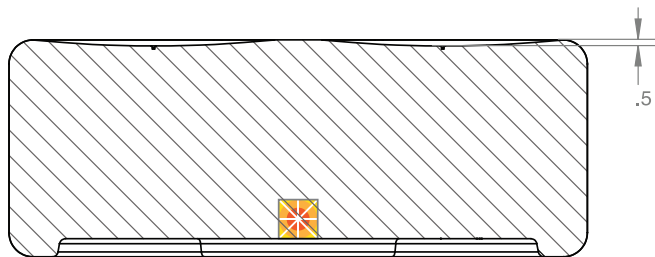

Rotoluxe™ INFINITY BENCH II

designed by Hanz Lammersdorf

Order at kuldesigns.com

Weight: 27 lbs.

Indicates location of light unit if applicable.

All measurement increments are in inches.

Call 800.343.3024 for information and ordering.
Or email kul@kuldesigns.com