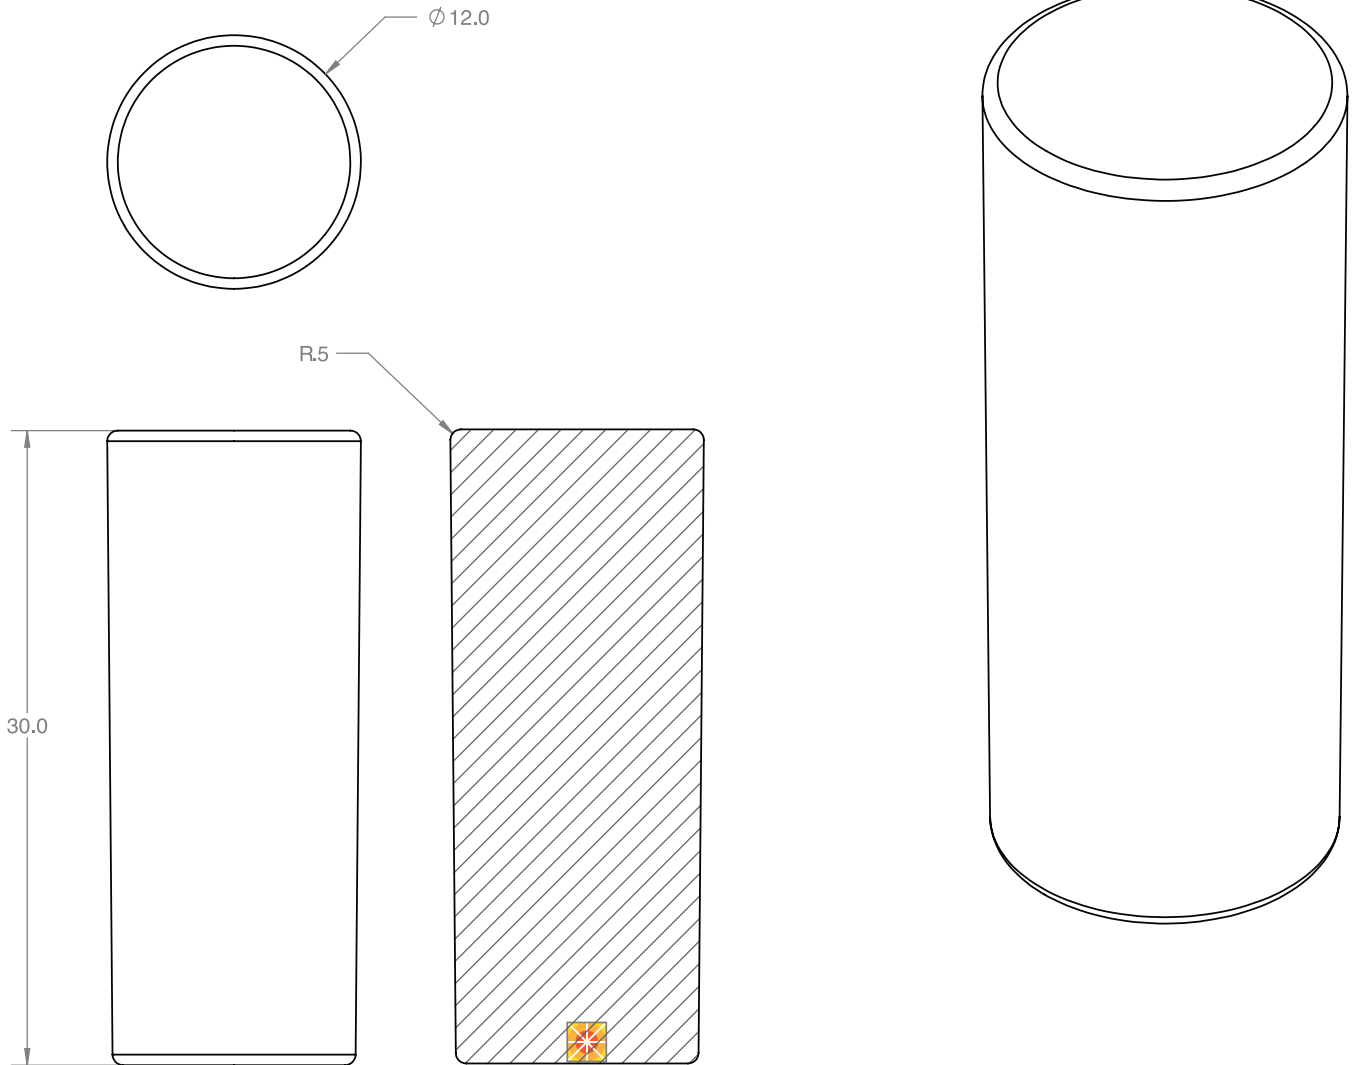

**SOULUXE™ ALTO**  
designed by Hanz Lammersdorf

Order at [kuldesigns.com](http://kuldesigns.com)

Weight: 10 lbs.

Indicates location of light unit.

All measurement increments are in inches.

Call 800.343.3024 for information and ordering.  
Or email [kul@kuldesigns.com](mailto:kul@kuldesigns.com)