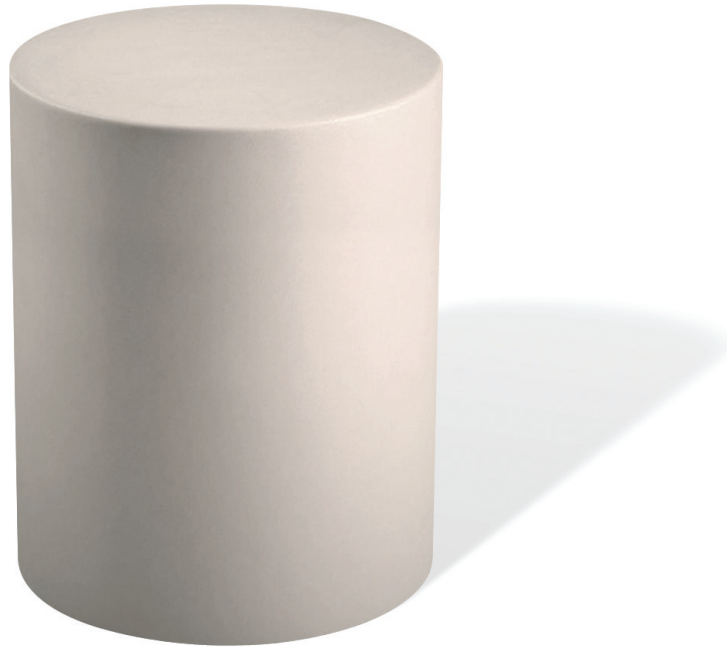

Rotoluxe™ ROHL

Order at kuldesigns.com

Rotoluxe ROHL is perfect for displaying sculpture, art, plants, or just about anything you wish to highlight. ROHL's large, round shape compliments so many spaces, both indoor and outdoor, and pairs nicely with our other round pieces.

SPECIFICATIONS

line Rotoluxe
model ROHL
lighting Optional energy-efficient LED, Solar or RGB unit
dimensions 30" width, 42" height, 30" depth
materials Recycled polyethylene (recycled content varies by color).
assembly Open the box and enjoy.