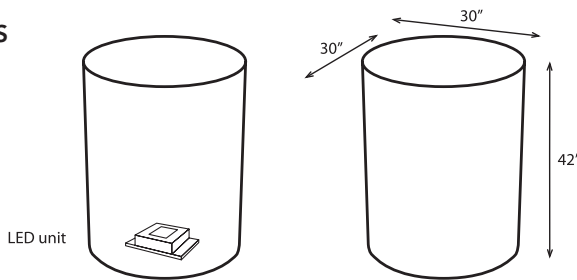

DIMENSIONS

Call 800.343.3024 for information and ordering.
Or email kul@kuldesigns.com

kuldesigns.com
modern + illuminating
furniture, lighting &
planters