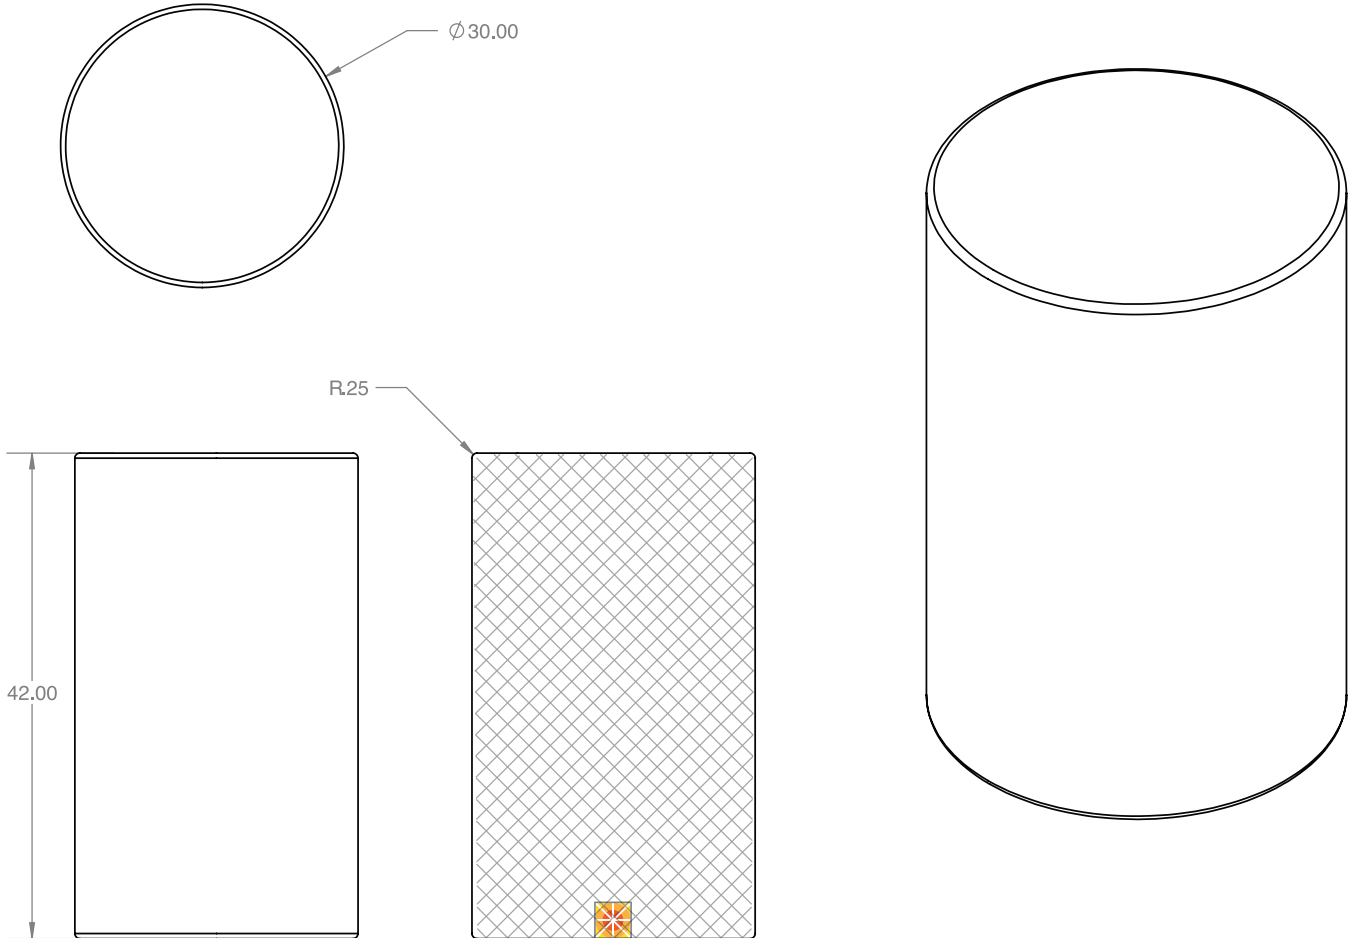

Rotoluxe™ ROHL
designed by Hanz Lammersdorf

Order at kuldesigns.com

Weight: 36 lbs.

Indicates location of light unit if applicable.

All measurement increments are in inches.

Call 800.343.3024 for information and ordering.
Or email kul@kuldesigns.com