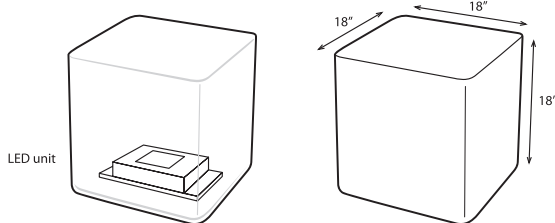

DIMENSIONS

Call 800.343.3024 for information and ordering.
Or email kul@kuldesigns.com

kuldesigns.com
modern + illuminating
furniture, lighting &
planters