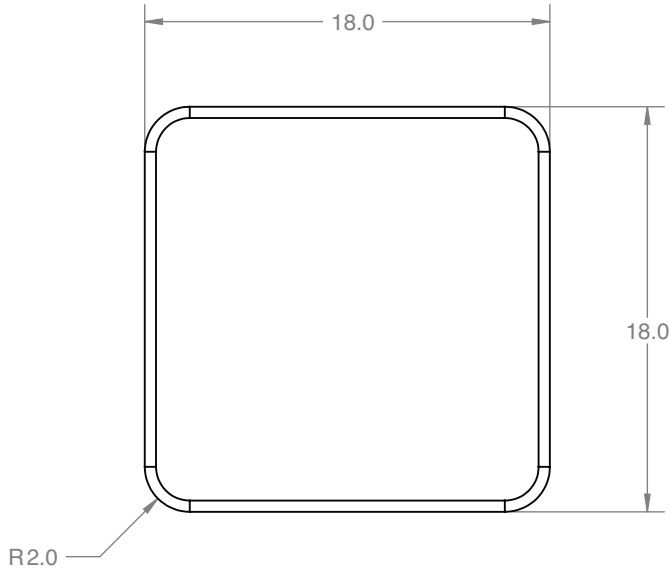

Rotoluxe™ KVAD

designed by Hanz Lammersdorf

Order at kuldesigns.com

Weight: 12 lbs.

All measurement increments are in inches.

Indicates location of light unit if applicable.

Call 800.343.3024 for information and ordering.
Or email kul@kuldesigns.com