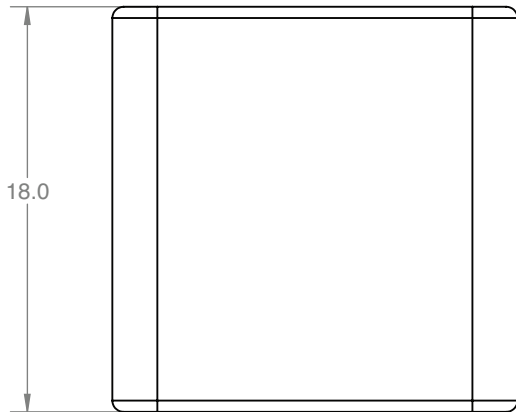

Rotoluxe™ KVAD

designed by Hanz Lammersdorf

Order at kuldesigns.com

Weight: 12 lbs.

All measurement increments are in inches.

Indicates location of light unit if applicable.

Call 800.343.3024 for information and ordering.
Or email kul@kuldesigns.com