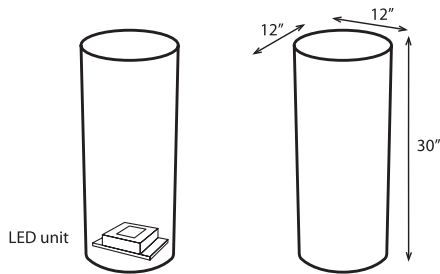

DIMENSIONS

Call 800.343.3024 for information and ordering.
Or email kul@kuldesigns.com

kuldesigns.com
modern + illuminating
furniture, lighting &
planters