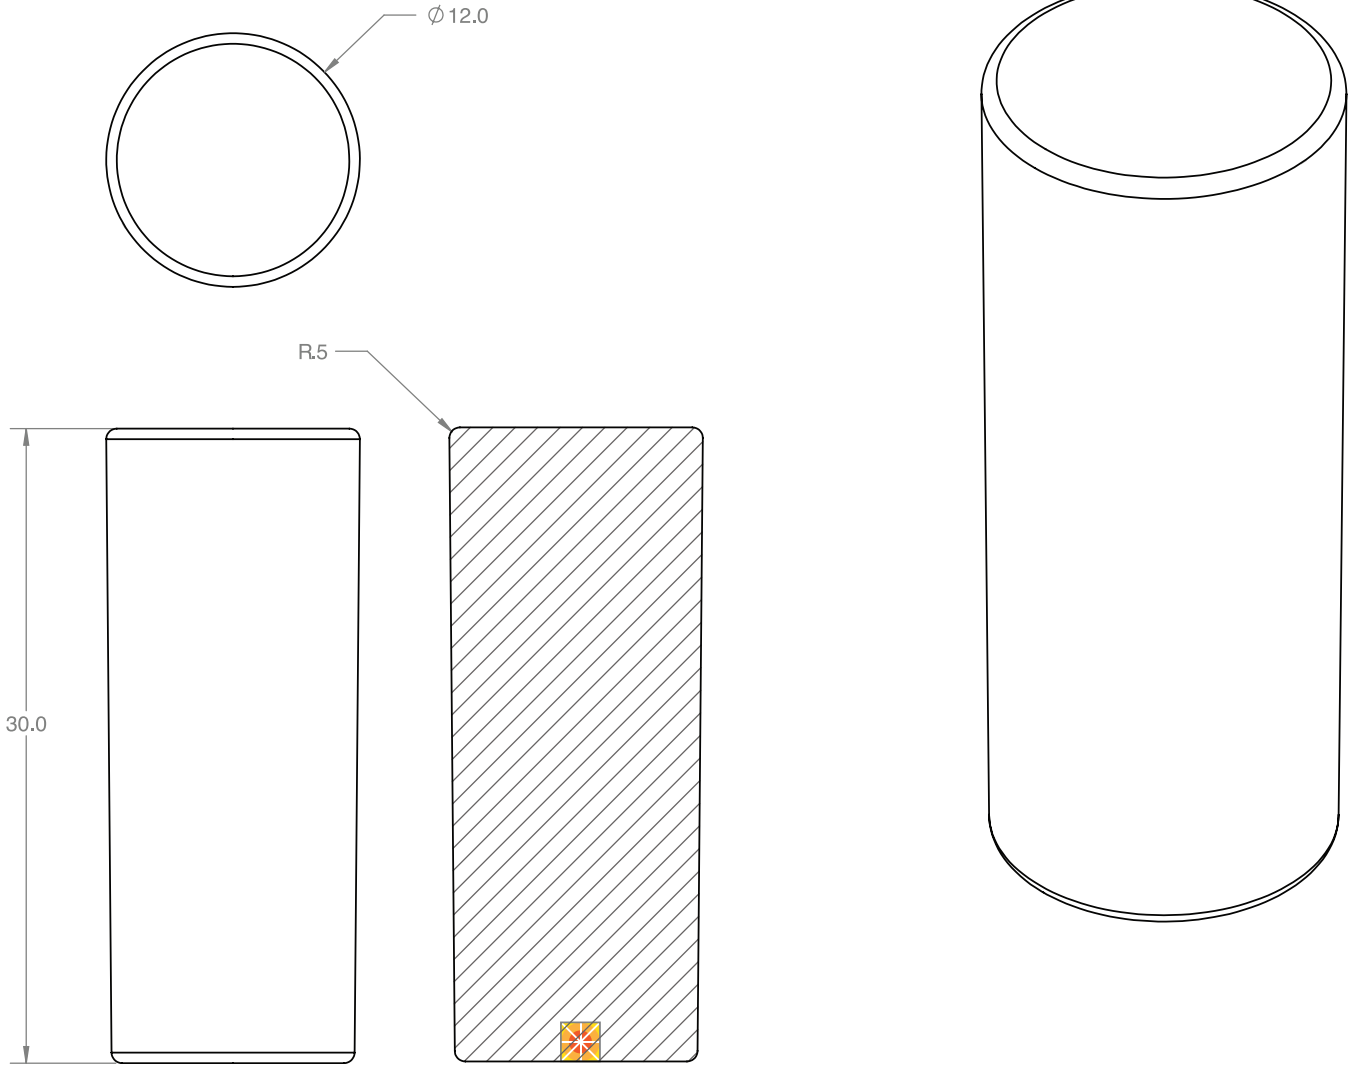

# Rotoluxe™ ALTO

designed by Hanz Lammersdorf

Order at [kuldesigns.com](http://kuldesigns.com)

Weight: 10 lbs.

Indicates location of light unit if applicable.

All measurement increments are in inches.

Call 800.343.3024 for information and ordering.  
Or email [kul@kuldesigns.com](mailto:kul@kuldesigns.com)