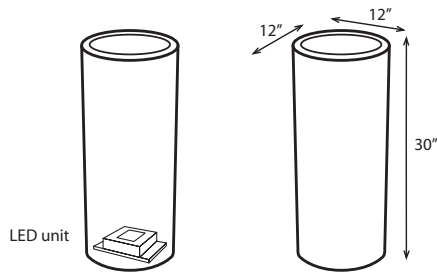

DIMENSIONS

DOWNLOAD

- How to plant, in our simple Assembly instructions, right from the KuL website.

Call 800.343.3024 for information and ordering.
Or email kul@kuldesigns.com

kuldesigns.com
modern + illuminating
furniture, lighting &
planters